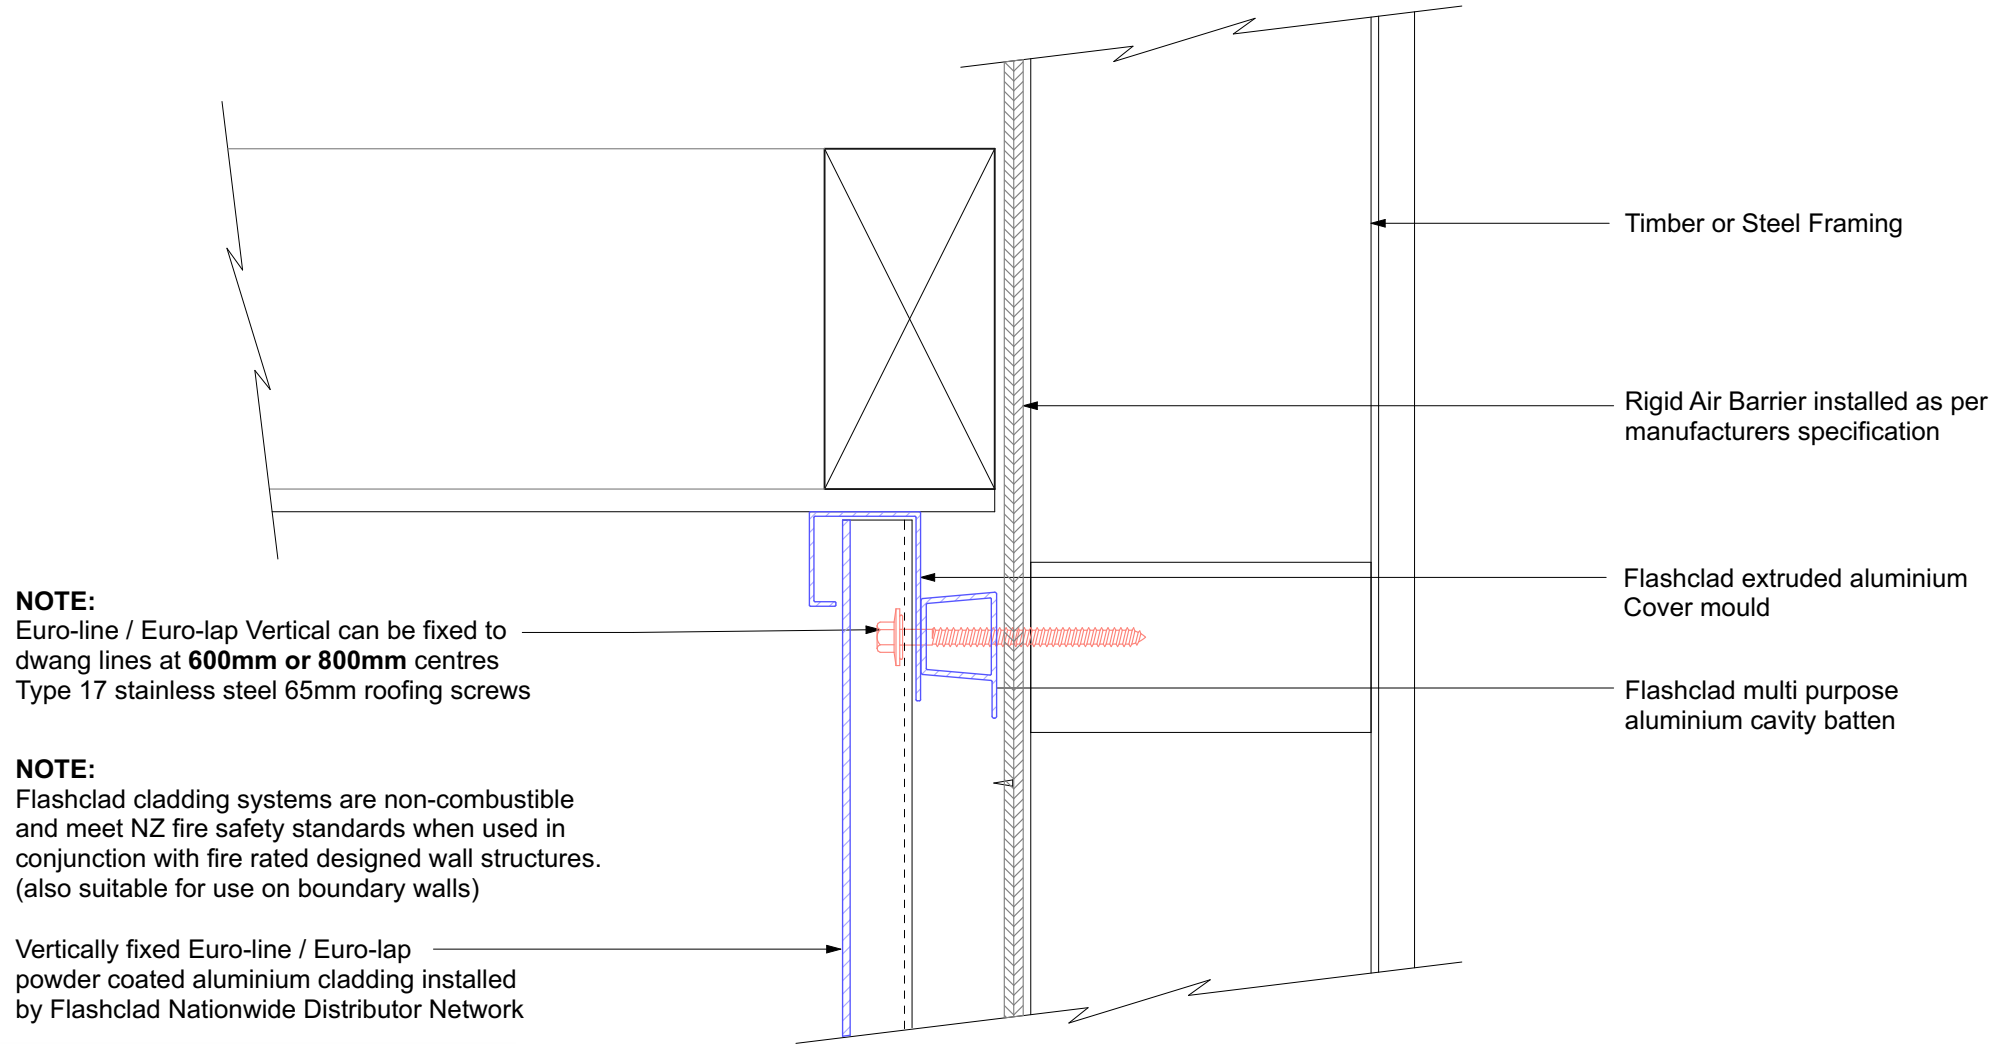

FIRE SAFETY RATED

SOFFIT DADO
Original Scale 1:2
Revision - 01 October 2019

Eurobord
VERTICAL