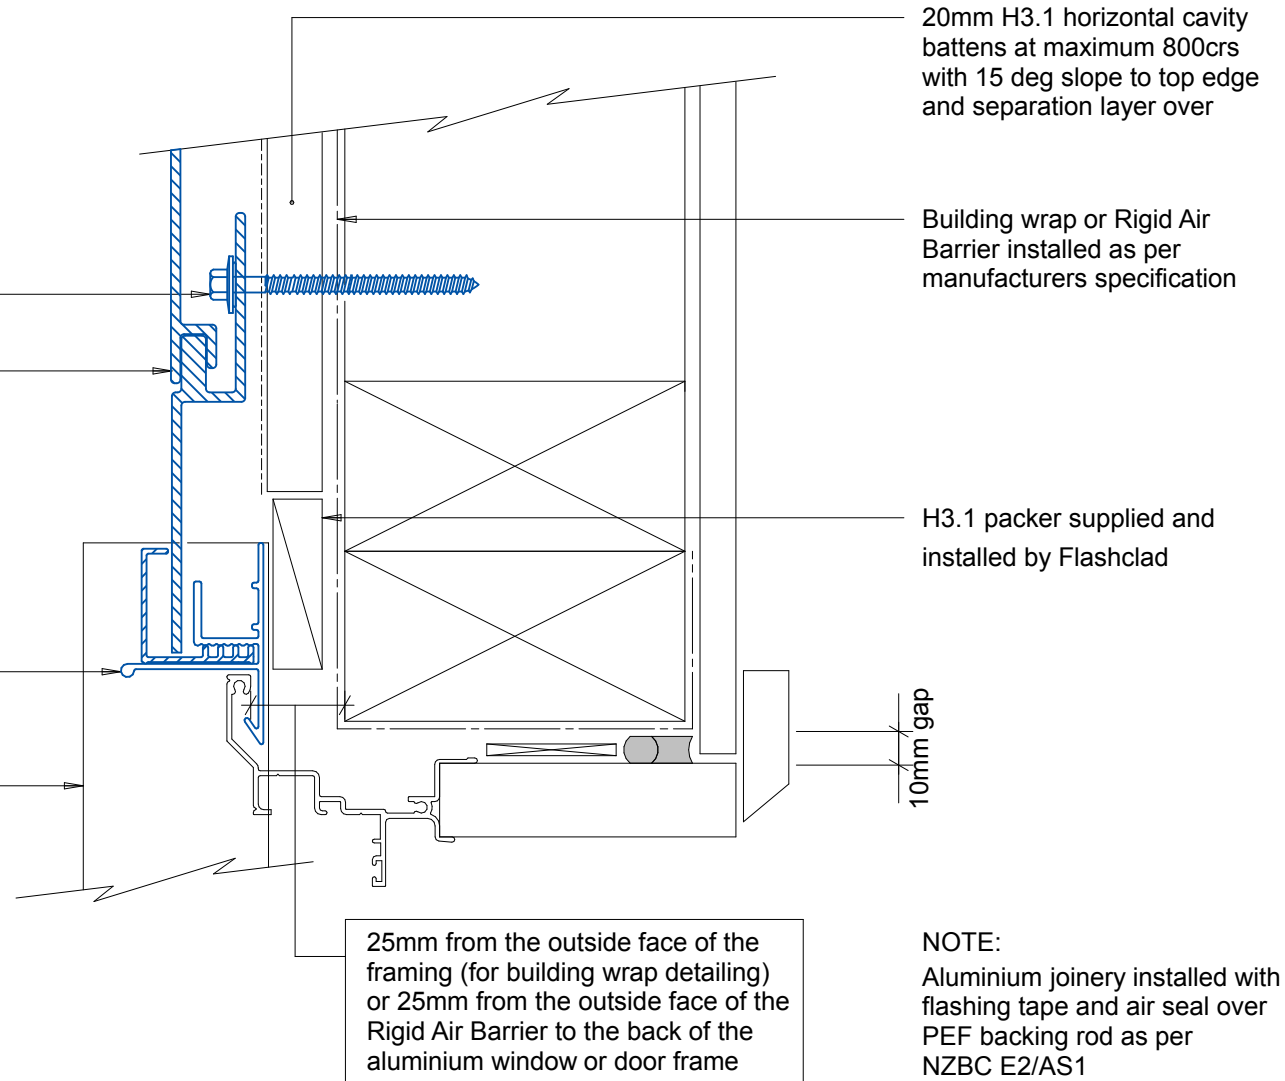

NOTE:

Eurobord Vertical can be fixed to dwang lines at **600mm or 800mm** centres

Vertically fixed Eurobord extruded aluminium cladding installed by Flashclad Nationwide Distributor Network

Flashclad extruded aluminium 2 Part Jamb

Line of Flashclad Slimline Sill Flashing below

NOTE:

Sill provides full joinery support (wanz bar not required)

NOTE:

Aluminium joinery installed with flashing tape and air seal over PEF backing rod as per NZBC E2/AS1